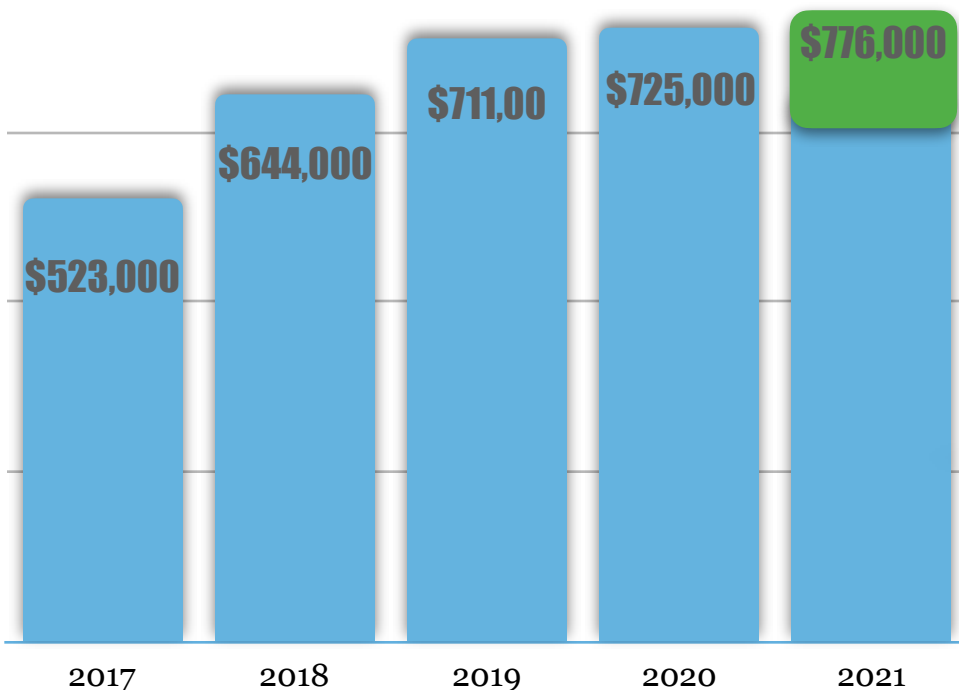

# Increased Support to PUSD

**BAR CHART:** 2021 revenue includes \$139,000 (highlighted in green) for We Are Pleasanton campaign for shade awning at Amador Valley High School.