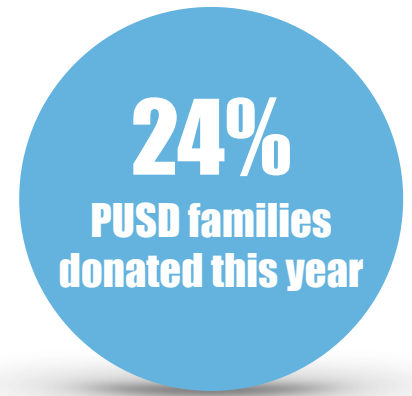

- Margaret Ng, Hearst Elementary
Back to Campus Grant Recipient

THANK YOU for your support this year, and every year. We are so grateful for your generous grant, which will allow our students to access a vital program that is allowing us to keep making music this year, even from a great distance.

We appreciate your continued support as we continue to pursue team-building, collaboration, and music-making!

-Katrina Brekke
Director of Choral Music
Foothill High School

My kindergarten students are so happy to receive your generous donations for new, Fresh Air Break activities. Since the return to the classroom in March, our recess time has changed. Now they are so happy to have something new and different, that also challenges their hand-eye coordination.

Thank you for supporting our class in the return of in-person learning!

- Becky Franck
Kindergarten, Walnut Grove

It was a joy to see that PPIE and Chevron have partnered to support teachers like myself during the difficult transition into concurrent teaching. My science classroom is now ready for my roomies (in person) and zoomies (remote learners) to learn about the atoms.

- Monica Dennis
7th Grade Science, Hart

*These are unaudited financials: audited PPIE financial statement is available at www.ppie.org.

**Additional $12,000 to pay for Future Fund on behalf of PUSD schools.

INCOME	2019-2020*	2020-2021*
Giving Fund	$685,000	$580,109
<i>PUSD Families</i>	$621,032	$539,252
<i>Matching Contributions</i>	$63,986	$40,857
Corporate-Community Donors	$82,000	$87,153
Events	$231,000	$150,953
We Are Pleasanton & Other		$170,418
TOTAL INCOME	$1,052,500	$988,633

EXPENDITURES	2019-2020*	2020-2021*
<i>Intervention Specialists</i>	$255,230	$262,000
<i>Library, IT & Support Counselor Staff</i>	$208,000	$113,000
<i>Student Assistance Wellness Provider</i>	$123,300	$126,000
<i>Support Counselors & Grants</i>	$56,000	$60,000
<i>Village High School & PreSchools</i>	$5,000	$5,000
<i>Grants (STEAM + Competition)</i>	$37,470	$31,000
<i>Outdoor Ed Bus Transportation</i>	$40,000	$40,000
<i>Crisis Counselor Program</i>	$50,000	
<i>We Are Pleasanton Campaign</i>		$139,000
Giving Fund program & expenses	$46,500	$71,913
Event expenses	$79,450	$27,087
Operations & Future Fund **	$92,500	$106,696
TOTAL EXPENDITURES	$973,450	$981,696